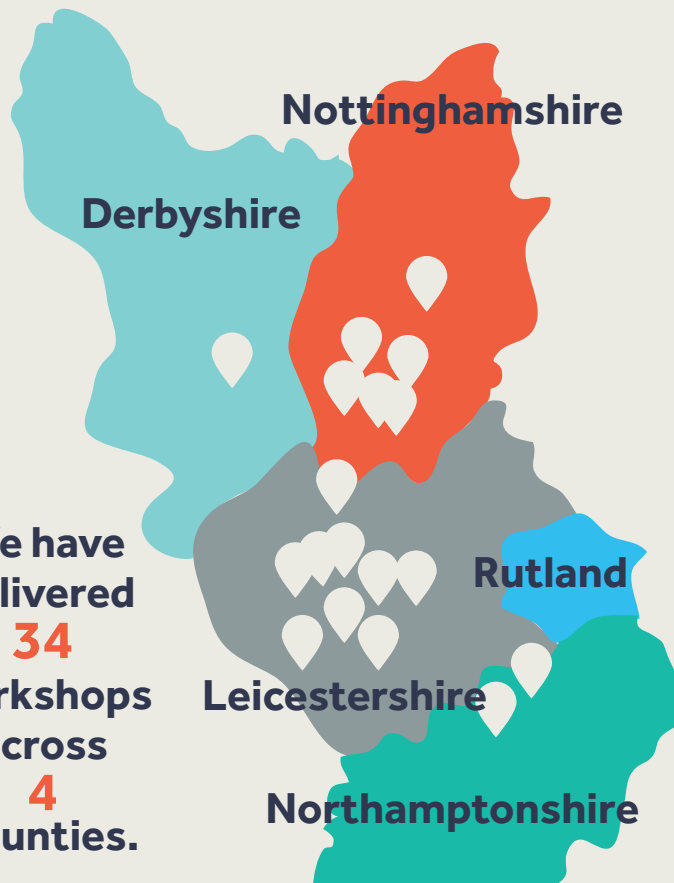

An hour of springy fun for families with a classic 1970s soundtrack everyone wants to dance along to!

TURNED ON ITS HEAD

is a dance company based in the East Midlands.

We create shows and workshops for young children and their families in community and theatre settings.

Sponge Play is the sister project to our touring show Sponge.

We have delivered **34** workshops across **4** counties.

We've welcomed **451** children

and their families to our workshops...

... working with those families who wouldn't be able to get to a theatre because of isolation, disability & disadvantage.